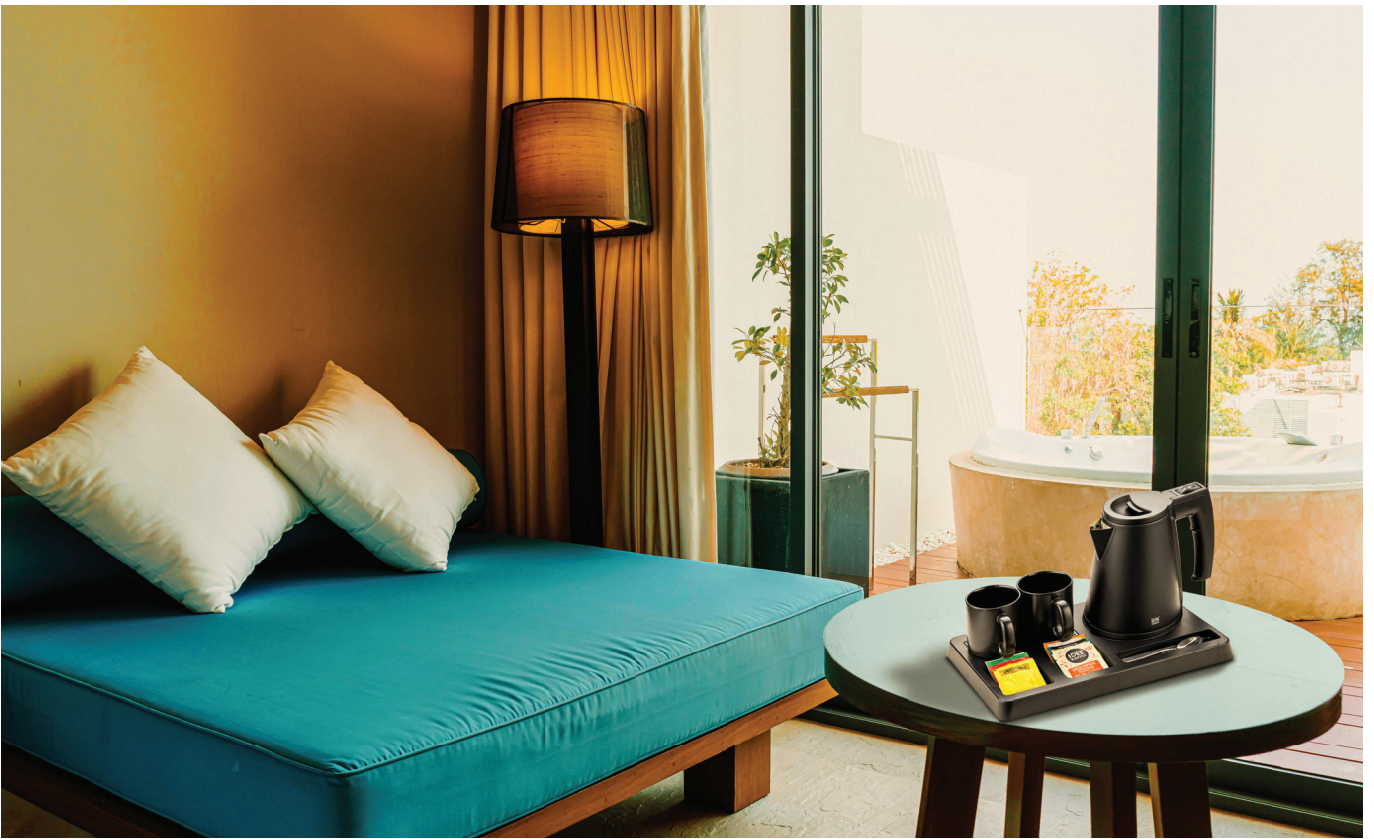

Andover

ABS Integrated Welcome Tray

GUEST ROOM

(Kettle, Cups & Ingredients NOT included)

Elegant Soft Contour Design

Perforated Matt Black Stainless Steel Drip Tray

Andover

ABS Integrated Welcome Tray

- First Grade ABS Material With Matt Black Finished
- Durable Stain, Scratch & Heat Resistant ABS
- Slimline - Elegant & Refined, Stylish & Luxurious
- Removable Perforated Matt Black Stainless Steel Drip tray to Prevent Spillage
- Welcome Tray with space for a Kettle, Sachets, Spoon and Cups
- Tray Accommodates Kettle Base Controller of 143mm Diameter
- Anti-theft Function-CORD/CABLE Lock System
- Designed to fit **EMBERTON™** Kettle